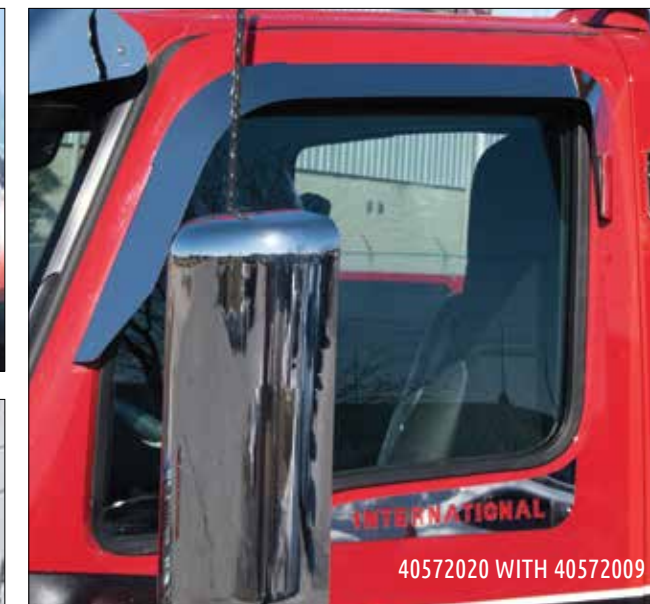

DOOR WINDOW SHADE

Attaches using supplied 3M two-sided tape. Available for models with or without passenger side mirror.

2022+ HX MODELS - WITH PASSENGER SIDE MIRROR	40572020
2022+ HX MODELS - NO PASSENGER SIDE CUTOUT	40572021

UNDER DOOR WINDOW TRIM

Adds that mirrored stainless steel shine under the driver and passenger side windows. Sold in pairs. Attaches using supplied 3M two-sided tape.

2022+ HX MODELS - PLAIN	40572008
2022+ HX MODELS - INTERNATIONAL CUTOUT	40572009

WINDOW TOP CAP

Attaches using supplied 3M two-sided tape. Provides that 'chopped' look to the doors. Sold in pairs.

2022+ HX MODELS - FLAT BOTTOM	40572018
2022+ HX MODELS - CONTOUR BOTTOM	40572019