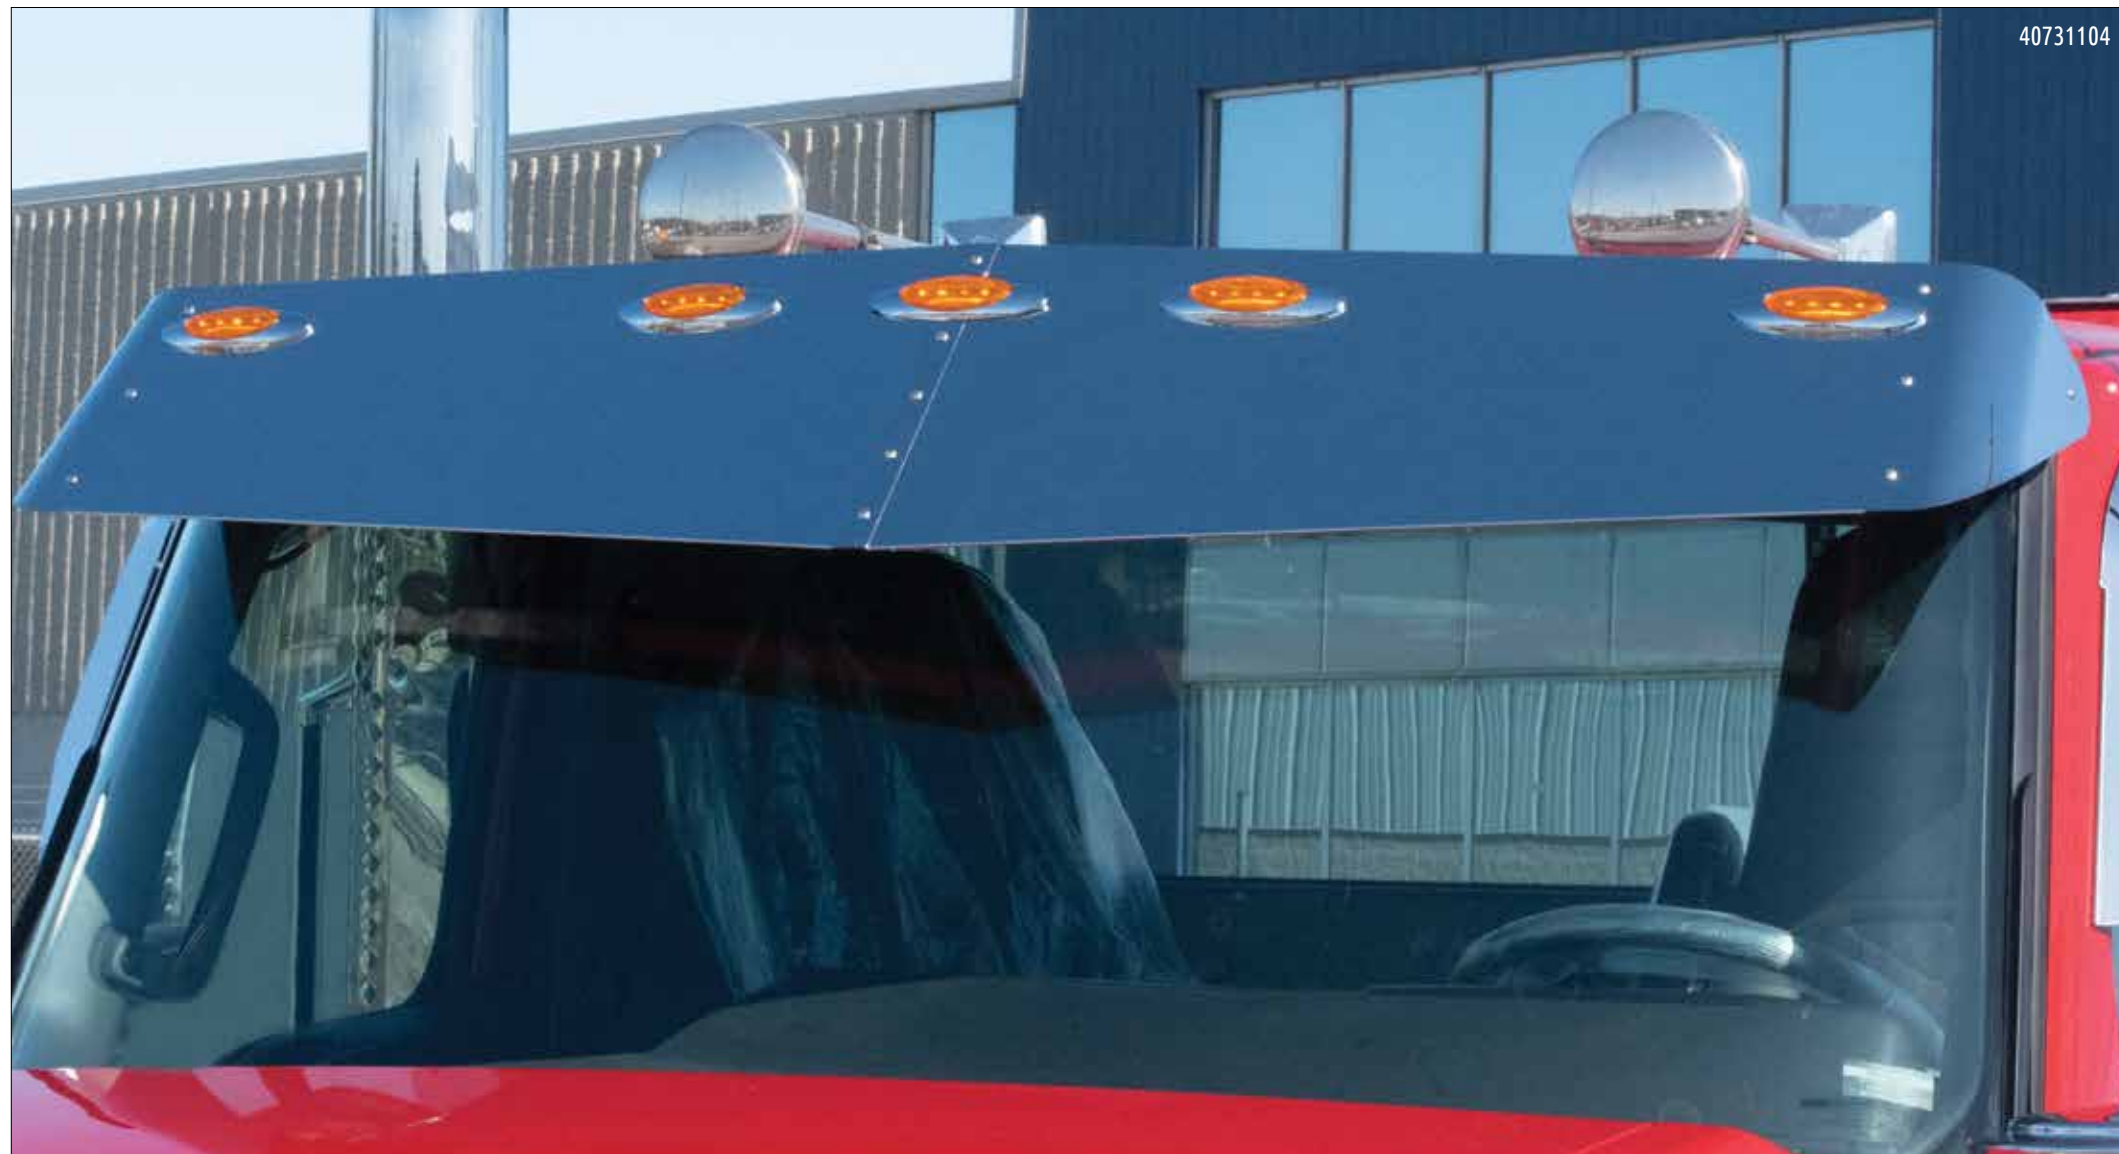

SUNVISORS

There are lots of places you want to soak in the sun - but your cab isn't one of them. Our extended sunvisors help keep the cab cooler while reducing eye strain. OEM replacement. Made of durable stainless steel. Some brackets included. Hardware, lights and harnesses included.

2022+ HX520, HX620 14.9" DEEP, X2AG2 LED LIGHTS (5)	40731008
2022+ HX520, HX620 14.9" DEEP, X2ACG2 LED LIGHTS (5)	40731010
2022+ HX520, HX620 14.9" DEEP, OEM LIGHT HOLES (5)	40731009*
2022+ HX520, HX620 14.9" DEEP, M1 AMBER LED LIGHTS (5)	40731104
2022+ HX520, HX620 14.9" DEEP, M1 AMBER CLEAR LED LIGHTS (5)	40731105

*no lights included.

H
X
S
E
R
I
E
S

H
X
S
E
R
I
E
S