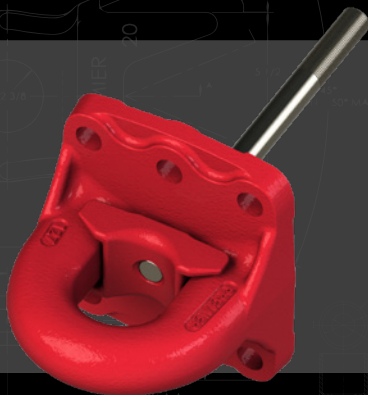

PREMIER MANUFACTURING

Drawbar Eye

127

PREMALLOY

THE HARDER YOU WORK IT, THE HARDER IT GETS

WE'RE PULLING FOR YOUR SUCCESS

PREMALLOY
The Harder You Work It,
The Harder It Gets

The best option
in the industry
for abrasive
environments.

Drawbar Eye

127

- 3 year unlimited mileage warranty, for over-the-road applications (US & Canada)
- Use our slack take-up system for maximum service life
- Easy bolt-on installation
- Multiple lengths available to suit your application needs

MODEL 127

Maximum Gross Trailer Weight: 100,000 lbs. (45,359 kg)
 Maximum Tongue Weight: 15,000 lbs. (6,803 kg)
 Inside Diameter: 2 3/8 in. (60 mm)
 Unit Weight: 17.4 lbs. (7.9 kg)

All components individually inspected to meet Premier's highest standards.