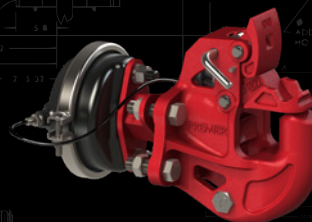

SILVER SERIES

Raising the Bar with Strength & Value

Work hardening material perfect for off-road and aggregate applications

PREMALLOW

The Harder You Work It, The Harder It Gets

Direct injection of lubrication at latch pivot points creates smooth consistent latch performance

EXTENDED LIFE

Your Ally Against Corrosion

Closes with the release of the air brakes, acting as a fail-safe when the latch is inadvertently left open

SAF-T-LATCH

Lock In Safety And Security

HIGH BAR BRANDS

PREMIER MANUFACTURING
19500 SW Teton Avenue • Tualatin, OR 97062
(800) 255-5387 or (503) 234-9202
www.PREMIER-MFG.com