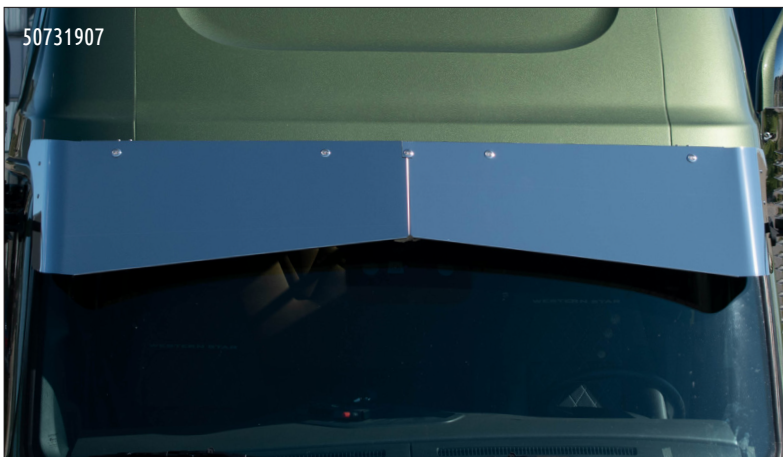

SUNVISORS

There are lots of places you want to soak in the sun - but your cab isn't one of them. Our extended sunvisors help keep the cab cooler while reducing eye strain. Brackets and hardware included. OEM replacements. Not designed for 49X models without a factory visor.

WESTERN STAR 49X SUNVISORS - MIDROOF/STRATOSPHERE ROOF

STRAIGHT TOP BOWTIE - 11.5" AT CENTER, 16" AT ENDS, AMBER (5) 3/4" ROUND LED LIGHTS	50731906
STRAIGHT TOP BOWTIE - 11.5" AT CENTER, 16" AT ENDS, AMBER CLEAR (5) 3/4" ROUND LED LIGHTS	50731907
STRAIGHT TOP BOWTIE - 11.5" AT CENTER, 16" AT ENDS, AMBER (9) 3/4" ROUND LED LIGHTS	50731908
STRAIGHT TOP BOWTIE - 11.5" AT CENTER, 16" AT ENDS, AMBER CLEAR (9) 3/4" ROUND LED LIGHTS	50731909
V-BOTTOM SUNVISOR - 15.75" AT CENTER, 14.75" AT ENDS, AMBER (5) 3/4" ROUND LED LIGHTS	50731902
V-BOTTOM SUNVISOR - 15.75" AT CENTER, 14.75" AT ENDS, AMBER CLEAR (5) 3/4" ROUND LED LIGHTS	50731903
V-BOTTOM SUNVISOR - 15.75" AT CENTER, 14.75" AT ENDS, AMBER (9) 3/4" ROUND LED LIGHTS	50731904
V-BOTTOM SUNVISOR - 15.75" AT CENTER, 14.75" AT ENDS, AMBER CLEAR (9) 3/4" ROUND LED LIGHTS	50731905

WESTERN STAR 49X SUNVISORS - TRENCH ROOF

STRAIGHT TOP BOWTIE - 9.75" AT CENTER, 13.7" AT ENDS, AMBER (5) 3/4" ROUND LED LIGHTS	50731914
STRAIGHT TOP BOWTIE - 9.75" AT CENTER, 13.7" AT ENDS, AMBER CLEAR (5) 3/4" ROUND LED LIGHTS	50731915
STRAIGHT TOP BOWTIE - 9.75" AT CENTER, 13.7" AT ENDS, AMBER (9) 3/4" ROUND LED LIGHTS	50731916
STRAIGHT TOP BOWTIE - 9.75" AT CENTER, 13.7" AT ENDS, AMBER CLEAR (9) 3/4" ROUND LED LIGHTS	50731917
V-BOTTOM SUNVISOR - 14" AT CENTER, 13.5" AT ENDS, AMBER (5) 3/4" ROUND LED LIGHTS	50731910
V-BOTTOM SUNVISOR - 14" AT CENTER, 13.5" AT ENDS, AMBER CLEAR (5) 3/4" ROUND LED LIGHTS	50731911
V-BOTTOM SUNVISOR - 14" AT CENTER, 13.5" AT ENDS, AMBER (9) 3/4" ROUND LED LIGHTS	50731912
V-BOTTOM SUNVISOR - 14" AT CENTER, 13.5" AT ENDS, AMBER CLEAR (9) 3/4" ROUND LED LIGHTS	50731913