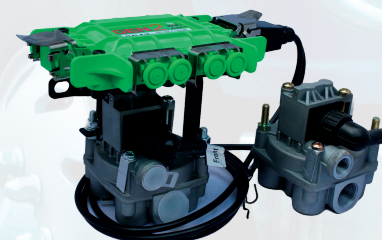

FULL LINE ABS COMPONENTS

- ECU
- CABLES
- VALVES
- EXTENSIONS
- SENSORS
- POWER CORDS

*OEM KITS

2S/1M

2 Sensors/1 Modulator

GEN2-1010 replaces S4005001010

GEN2-0210 replaces R955344

(Includes GEN2-3120 Cable)

GEN2-2010 replaces S400 8506000
(ECU Only) S446 1082060

BASIC

2S/2M

2 Sensors/2 Modulator

GEN2-1020 replaces S4005001020

All references to competitors' part numbers are for cross reference purposes only

4S/1M

4 Sensors/1 Modulator

GEN2-1031 replaces S4005001030

Benefits:

Lighter Eliminate Flat Spotting
Shorter Stopping Distance Tank Mount

PREMIUM

 https://youtu.be/Z_PBIqfZjyw

All references to competitors' part numbers are for cross reference purposes only

4S/2M

4 Sensors/2 Modulator

GEN2-1032 Tank mounted 2 modulator system
used for specialty trailers

CUSTOMIZED

All references to competitors' part numbers are for cross reference purposes only

GEN2-1030 - Part number has been superseded by
GEN2-1031 as replacement S400 500 1030