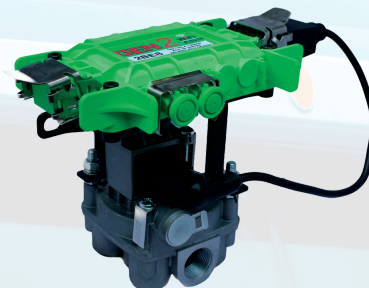

FULL LINE ABS COMPONENTS

- ECU
- CABLES
- VALVES
- EXTENSIONS
- SENSORS
- POWER CORDS

*OEM KITS

2S/1M

2 Sensors/1 Modulator

GEN2-1010 replaces S4005001010

GEN2-0210 replaces R955344

(Includes GEN2-3120 Cable)

GEN2-2010 replaces S400 8506000
(ECU Only) S446 1082060

BASIC

2S/2M

2 Sensors/2 Modulator

GEN2-1020 replaces S4005001020

All references to competitors' part numbers are for cross reference purposes only

4S/1M

4 Sensors/1 Modulator

GEN2-1031 replaces S4005001030

Benefits:

Lighter Eliminate Flat Spotting
Shorter Stopping Distance Tank Mount

PREMIUM

 https://youtu.be/Z_PBIqfZjyw

All references to competitors' part numbers are for cross reference purposes only

4S/2M

4 Sensors/2 Modulator

GEN2-1032 Tank mounted 2 modulator system
used for specialty trailers

CUSTOMIZED

All references to competitors' part numbers are for cross reference purposes only

GEN2-1030 - Part number has been superseded by
GEN2-1031 as replacement S400 500 1030