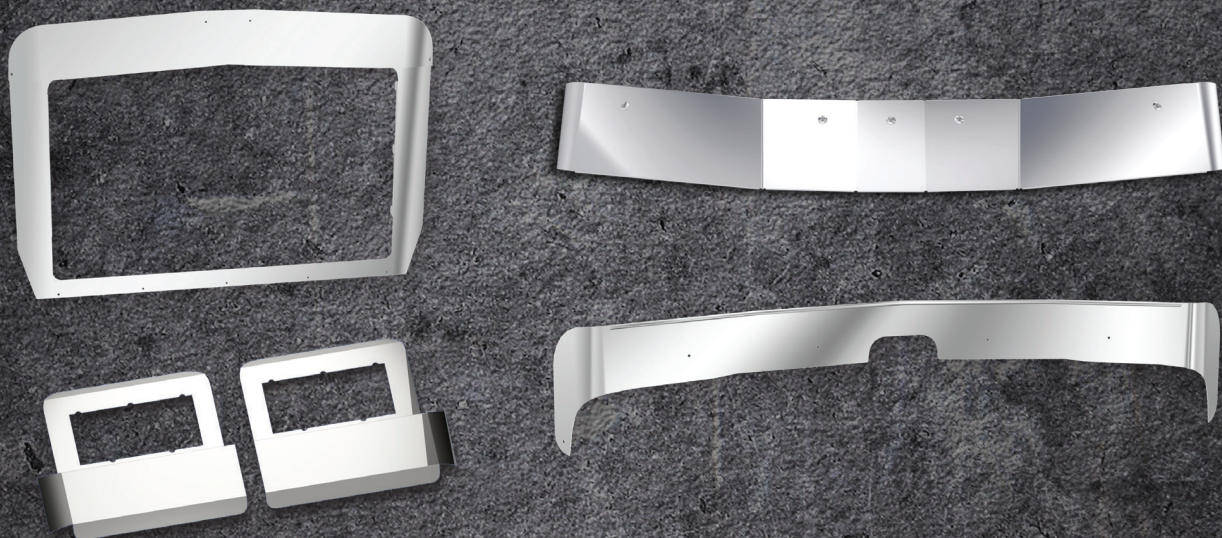

# COST-EFFECTIVE 430 STAINLESS STEEL NOW AVAILABLE!

## WHICH IS RIGHT FOR YOU?

- Highest Quality
- Will Never Rust or Corrode
- Bright Mirror Finish
- Superior Strength
- Best Warranty

- Cost-effective Option
- Rust & Corrosion Resistant
- Mirror Finish
- Durable Performance
- Standard Warranty

*Our Reputation is Stainless!*

From cab and sleeper parts to protective stainless-steel accessories, Dieter's continues its long tradition of building reliable, road-tested products that combine function, durability, and style. Now available in both 304 and 430 stainless steel to enhance the look and functionality of your truck.